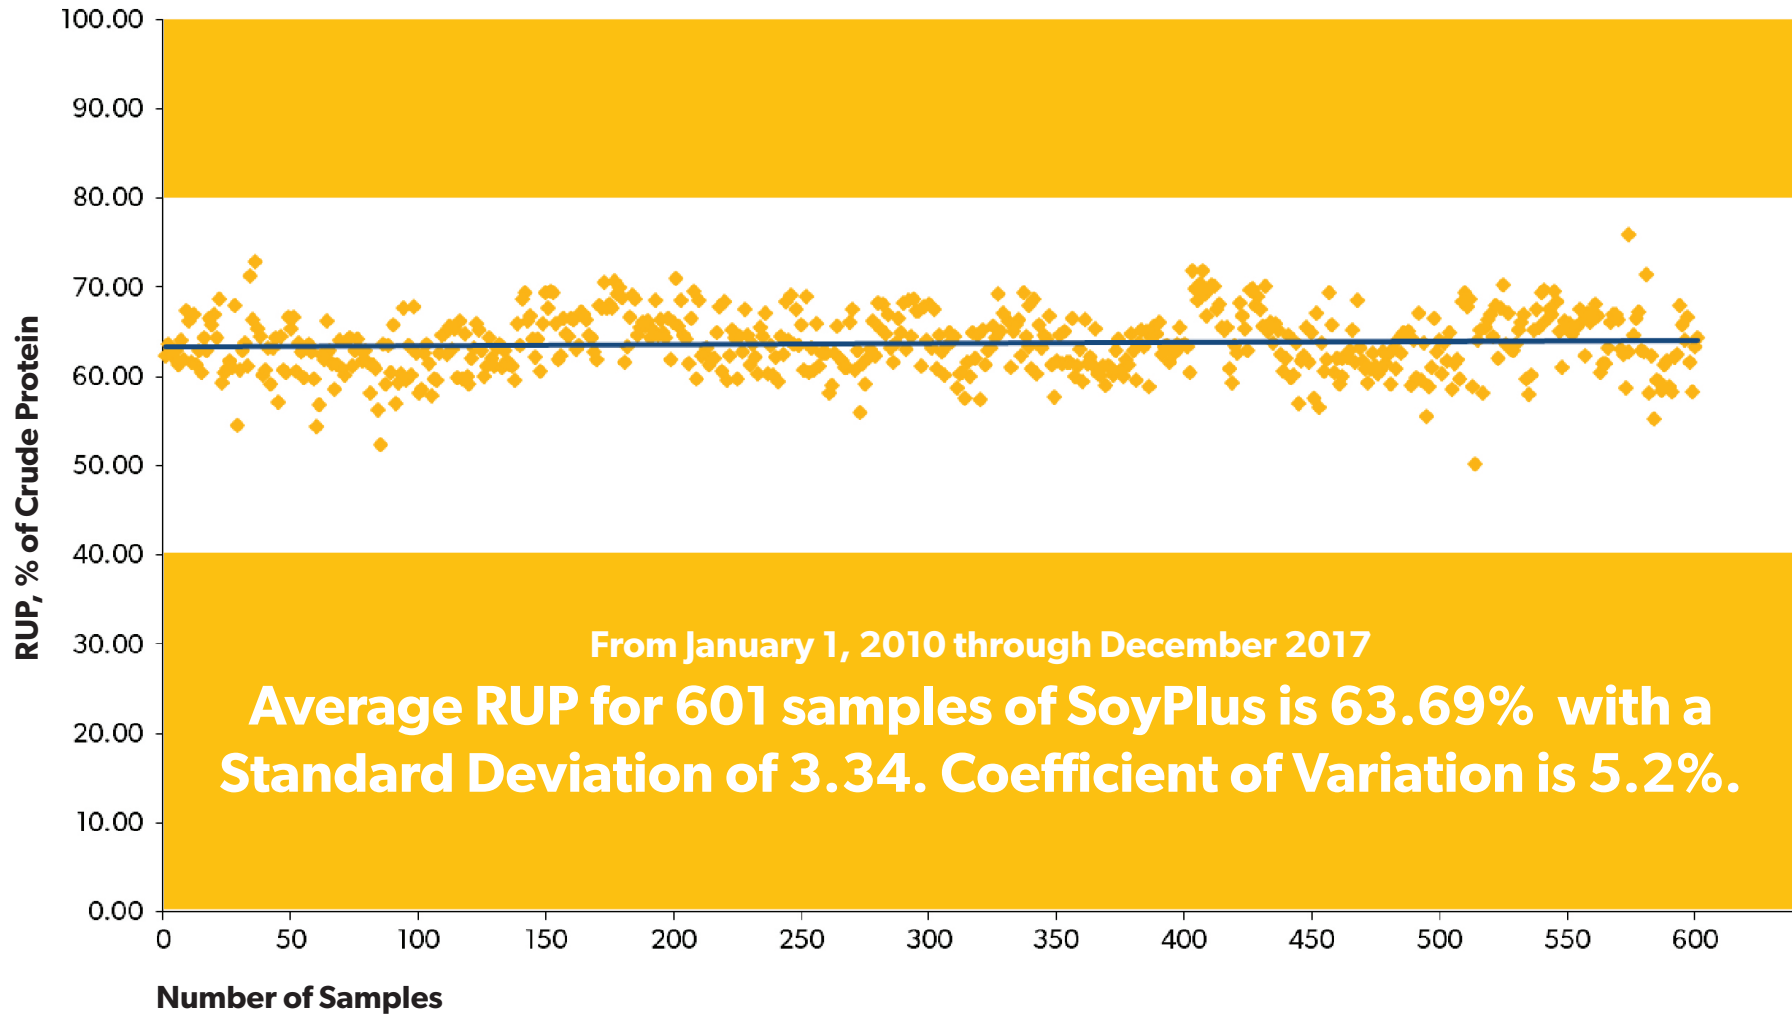

# Weekly RUP Results Cumberland Valley Analytical

◆ SoyPlus — Linear (SoyPlus)

**SOYPLUS**®  
beyond bypass.